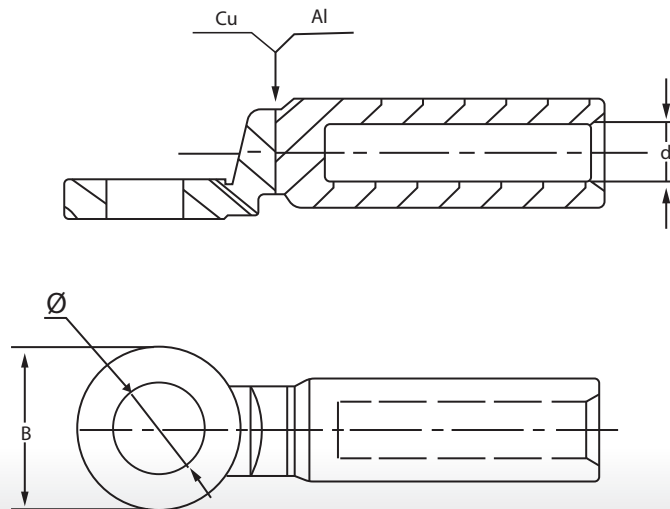

BI-METALLIC LUGS

SPECIFICATIONS

Standard
Material
Surface Treatment

IEC 61238-1
E-Cu; Al (99.6%)
Bright

TECHNICAL AND ORDERING DATA

Part #	DIMENSIONS (mm)		
	D	B	Ø
16BS-10:SCUL	5.60	20.00	10.50
25BS-10:SCUL	6.50	20.00	10.50
35BS-10:SCUL	8.50	20.00	10.50
50BS-12:SCUL	9.50	24.00	12.80
70BS-12:SCUL	11.00	24.00	12.80
95BS-12:SCUL	12.50	24.00	12.80
120BS-12:SCUL	13.70	30.00	12.80
150BS-12:SCUL	15.50	30.00	12.80
185BS-12:SCUL	17.00	35.00	12.80
240BS-12:SCUL	19.50	35.00	12.80
300BS-16:SCUL	23.30	36.00	16.50
400BS-16:SCUL	26.00	36.00	16.50
500BS-16:SCUL	29.00	60.00	17.00
630BS-16:SCUL	32.50	60.00	17.00

» Dimensions are displayed in millimeters unless otherwise stated.
» Photographs are not a true representation of the product above.

Disclaimer: The dimensions provided are for guidance only and Simplex Cables reserves the right to change these without prior notification. For any critical application please contact the sales office to check the latest data.