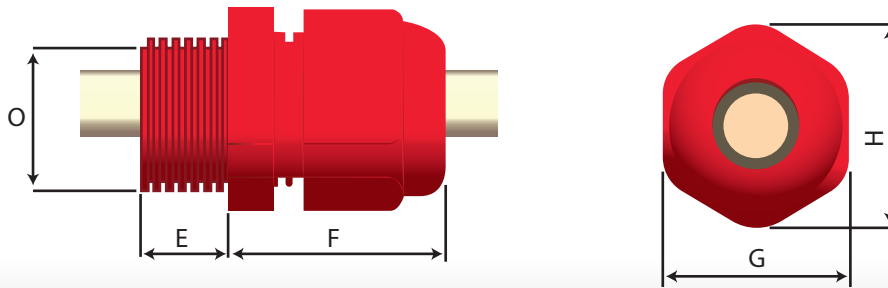

## FIRE RATED CABLE GLAND

- » Suitable for Indoor and Outdoor application.
- » Suitable for use with all Fire Alarm.
- » Compressible entry thread seals molded into Gland Body.
- » Available in two colors Red & White.
- » Supplied complete with Locknut.

## SPECIFICATIONS

- » Material : Flame Retardant Nylon
- » Protection : IP-68
- » Complies with BS EN-50262
- » Supplied complete with Locknut.

### TECHNICAL AND ORDERING DATA

Gland Kit Reference			Cable Dimension (mm)		Cable Dimension (mm)			Hexagon (mm)	
Part #	Size	Qty Per Kit	Diameter		Entry Thread (D)	Thread Lth (E)	Protrusion Lth (F)	A/F (G)	A/C (H)
			Min	Max					
BIFP20	20	100	6	12	M20X1.5	12	30	24	26.5
BIFP25	25	100	9	17	M25X2.5	10	32	30	32

#### Kit Comprises :

Nylon Gland  
Nylon lock nut

- » Dimensions are displayed in millimeters unless otherwise stated.
- » Photographs are not a true representation of the product above.

**Disclaimer:** The dimensions provided are for guidance only and Simplex Cables reserves the right to change these without prior notification. For any critical application please contact the sales office to check the latest data.