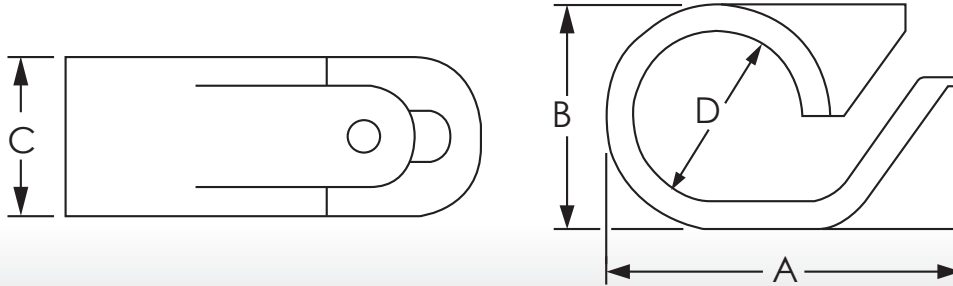

LSOH SINGLE BOLT CABLE CLEAT

- » Single piece design suitable to fix power cables in indoor and outdoor applications.
- » The curvature of the cleat mounting surface is appropriate for cable diameters 10mm to 51mm.
- » Designed to assure cable retention and support, without causing damage or deformation to the cable.
- » Excellent resistance to ultraviolet and weather.

TECHNICAL AND ORDERING DATA

Part #	Cleat Details				Cable Diameter 'D'	
	B		A	C	Min	Max
	Min	Max				
DB-01:SCUL	15	18	32	12	10.5	14.5
DB-02:SCUL	17	22	36	14	12.2	16.7
DB-03:SCUL	21	26	43	16	14.6	19.8
DB-04:SCUL	25	31	51	18	17.7	24
DB-05:SCUL	30	37	57	20	21.7	28.5
DB-06:SCUL	35	43	65	22	26.2	34.2
DB-07:SCUL	42	52	78	25	31.9	41.6
DB-08:SCUL	50	62	91	26	39.3	51.1

LSOH DOUBLE BOLT CABLE CLEAT

- » Two bolt type design suitable for all types of LV cables.
- » The curvature of the cleat mounting surface is appropriate for cable diameters ranging from 50mm to 94mm.
- » Designed to assure cable retention and support, without causing damage or deformation to the cable.
- » Excellent resistance to ultraviolet and weather.

TECHNICAL AND ORDERING DATA

PART #	Cleat Details				Cable Diameter 'D'	
	C	A	B	E	Min	Max
DB-01:SCUL	89	102	45	80	50	58
DB-02:SCUL	93	102	45	80	56	64
DB-03:SCUL	98	114	45	92	62	70
DB-04:SCUL	104	114	50	92	68	76
DB-05:SCUL	110	126	50	104	74	82
DB-06:SCUL	118	126	50	104	80	88
DB-07:SCUL	121	136	60	114	86	94