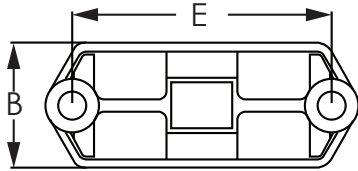

LSOH SINGLE BOLT CABLE CLEAT

- » Single piece design suitable to fix power cables in indoor and outdoor applications.
- » The curvature of the cleat mounting surface is appropriate for cable diameters 10mm to 51mm.
- » Designed to assure cable retention and support, without causing damage or deformation to the cable.
- » Excellent resistance to ultraviolet and weather.

TECHNICAL AND ORDERING DATA

Part #	Cleat Details				Cable Diameter 'D'	
	B		A	C	Min	Max
	Min	Max				
DB-01:SCUL	15	18	32	12	10.5	14.5
DB-02:SCUL	17	22	36	14	12.2	16.7
DB-03:SCUL	21	26	43	16	14.6	19.8
DB-04:SCUL	25	31	51	18	17.7	24
DB-05:SCUL	30	37	57	20	21.7	28.5
DB-06:SCUL	35	43	65	22	26.2	34.2
DB-07:SCUL	42	52	78	25	31.9	41.6
DB-08:SCUL	50	62	91	26	39.3	51.1

- » Dimensions are displayed in millimeters unless otherwise stated.
- » Photographs are not a true representation of the product above.

Disclaimer: The dimensions provided are for guidance only and Simplex Cables reserves the right to change these without prior notification. For any critical application please contact the sales office to check the latest data.

LSOH DOUBLE BOLT CABLE CLEAT

- » Two bolt type design suitable for all types of LV cables.
- » The curvature of the cleat mounting surface is appropriate for cable diameters ranging from 50mm to 94mm.
- » Designed to assure cable retention and support, without causing damage or deformation to the cable.
- » Excellent resistance to ultraviolet and weather.