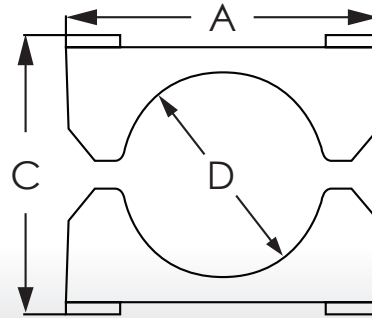

TECHNICAL AND ORDERING DATA

Part #	Cleat Details				Cable Diameter 'D'	
	B		A	C	Min	Max
	Min	Max				
DB-01:SCUL	15	18	32	12	10.5	14.5
DB-02:SCUL	17	22	36	14	12.2	16.7
DB-03:SCUL	21	26	43	16	14.6	19.8
DB-04:SCUL	25	31	51	18	17.7	24
DB-05:SCUL	30	37	57	20	21.7	28.5
DB-06:SCUL	35	43	65	22	26.2	34.2
DB-07:SCUL	42	52	78	25	31.9	41.6
DB-08:SCUL	50	62	91	26	39.3	51.1

- » Dimensions are displayed in millimeters unless otherwise stated.
- » Photographs are not a true representation of the product above.

Disclaimer: The dimensions provided are for guidance only and Simplex Cables reserves the right to change these without prior notification. For any critical application please contact the sales office to check the latest data.

LSOH DOUBLE BOLT CABLE CLEAT

- » Two bolt type design suitable for all types of LV cables.
- » The curvature of the cleat mounting surface is appropriate for cable diameters ranging from 50mm to 94mm.
- » Designed to assure cable retention and support, without causing damage or deformation to the cable.
- » Excellent resistance to ultraviolet and weather.

TECHNICAL AND ORDERING DATA

PART #	Cleat Details				Cable Diameter 'D'	
	C	A	B	E	Min	Max
DB-01:SCUL	89	102	45	80	50	58
DB-02:SCUL	93	102	45	80	56	64
DB-03:SCUL	98	114	45	92	62	70
DB-04:SCUL	104	114	50	92	68	76
DB-05:SCUL	110	126	50	104	74	82
DB-06:SCUL	118	126	50	104	80	88
DB-07:SCUL	121	136	60	114	86	94